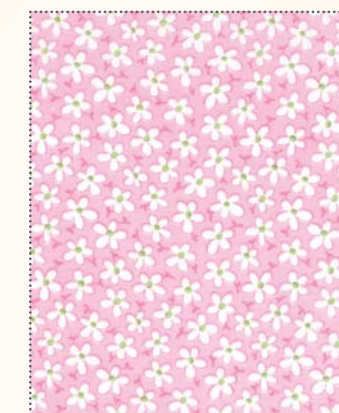

Dilly Dally

Me & My Sister

Summer! Dilly Dally features HOT summer colors that are just screaming to brighten up any season. Larger prints are perfect for tote bags, aprons and summer clothing.

Easy as 7...8...9 Quilt
 Quilt measures 50"x 54½"
 Pattern #MMS 10023/ MMS 10023G
 Dilly Dally Kit #KIT22140

22140 17*

22141 27

22143 15*

22147 15

22142 15*

22146 15*

22141 17*

22142 17*

22141 15*

22140 15*

22145 15

22143 25

22146 16

22147 16*

22140 16

22144 16