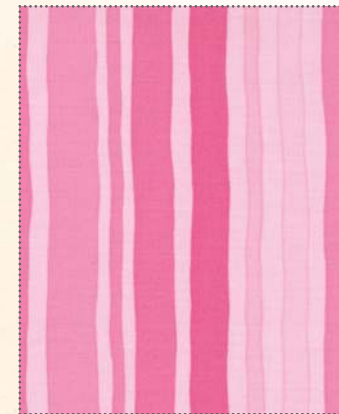

Dilly Dally

Me & My Sister

Summer! Dilly Dally features HOT summer colors that are just screaming to brighten up any season. Larger prints are perfect for tote bags, aprons and summer clothing.

Easy as 7...8...9 Quilt
 Quilt measures 50"x 54½"
 Pattern #MMS 10023/ MMS 10023G
 Dilly Dally Kit #KIT22140

22140 17*

22141 27

22143 15*

22147 15

22142 15*

22146 15*

22141 17*

22142 17*