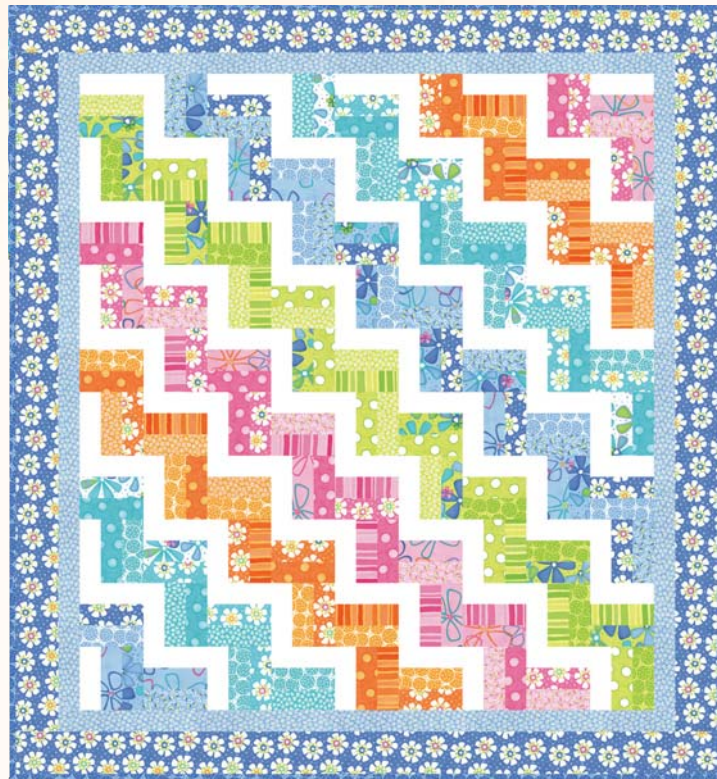

Dilly Dally

Me & My Sister

Summer! Dilly Dally features HOT summer colors that are just screaming to brighten up any season. Larger prints are perfect for tote bags, aprons and summer clothing.

Easy as 7...8...9 Quilt
 Quilt measures 50"x 54½"
 Pattern #MMS 10023/ MMS 10023G
 Dilly Dally Kit #KIT22140

22140 17*

22141 27

22143 15*

22147 15

22142 15*

22146 15*

22141 17*

22142 17*