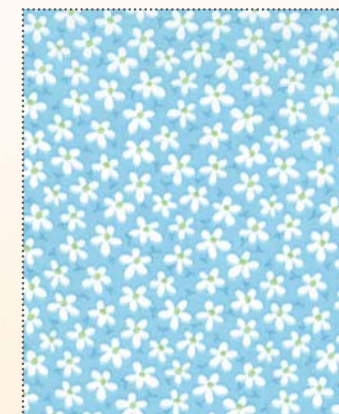

Dilly Dally

Me & My Sister

Summer! Dilly Dally features HOT summer colors that are just screaming to brighten up any season. Larger prints are perfect for tote bags, aprons and summer clothing.

Easy as 7...8...9 Quilt
 Quilt measures 50"x 54½"
 Pattern #MMS 10023/ MMS 10023G
 Dilly Dally Kit #KIT22140

22140 17*

22141 27

22143 15*

22147 15

22142 15*

22146 15*

22141 17*

22142 17*

22141 15*

22140 15*

22145 15

22143 25

22146 16

22147 16*

22140 16

22144 16

22144 14

22145 14*

22146 14*

22143 14*

Dilly Dally

Me & My Sister

22142 14

22145 13*