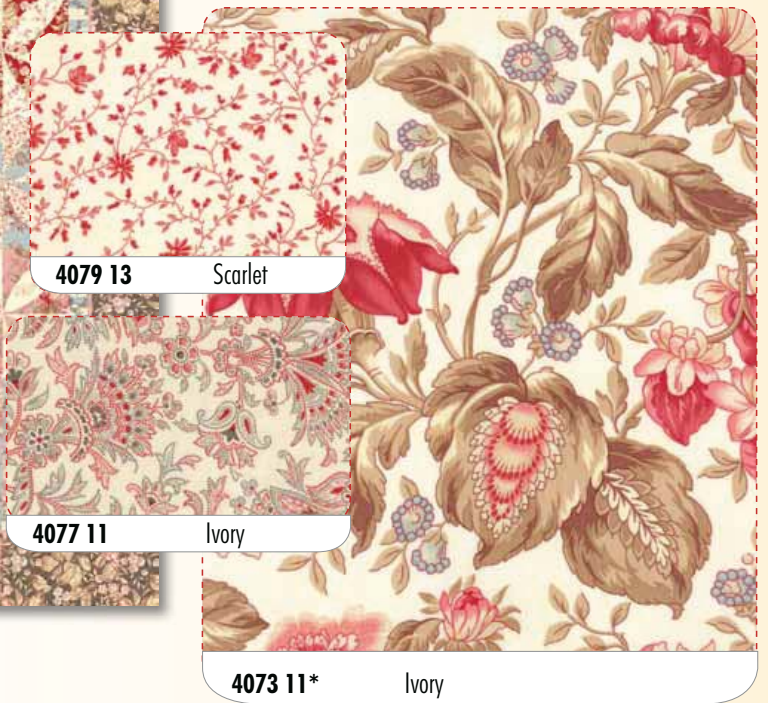

4075 11 Ivory

4079 11* Ivory

moda

4079 21 Ivory

4073 21* Ivory

4079 13 Scarlet

4077 11 Ivory

4073 11* Ivory

4070 11 Ivory

*Large Floral Stripe
reduced to show detail
repeats four times across
the width of the fabric*

4074 11* Ivory

4079 14* Blush

4079 24 Blush

4073 24* Blush

4071 11 Ivory

4072 14* Blush