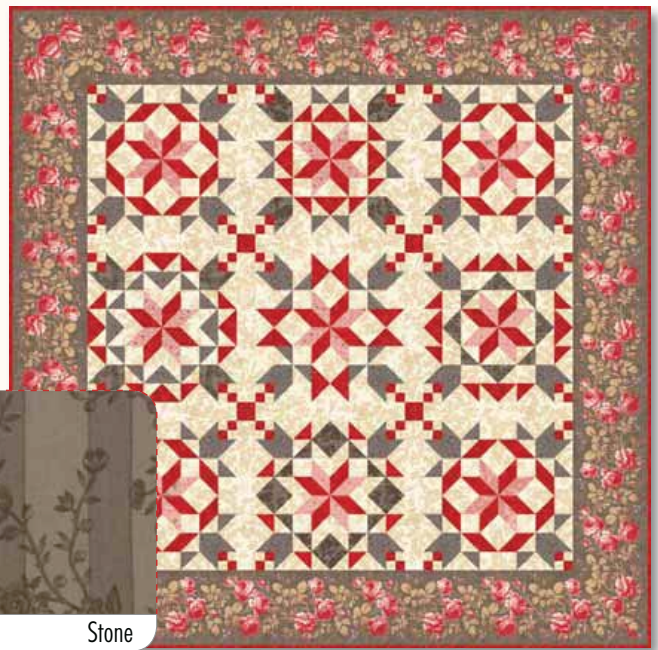

4071 15* Stone

4073 15* Stone

Planted Seed Designs PSD 407P or PSD 407PG – Red Velvet Dream 70" x 70"