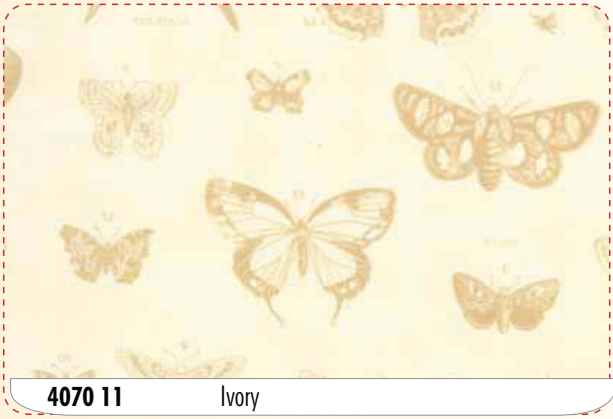

4070 15* Ivory Stone

Papillon 3 Sisters

Last spring while perusing an antique market in Europe the sisters made a most exciting discovery. An antique quilt from the 1860s with a very unique backing comprised of bold, simple bands of large, faded florals to die for! Feeling quite inspired, the sisters scoured their vast library of antique fabrics to complete their next collection. The dramatic jacobean and rose adorned florals are complimented by the occasional *Papillon*, which is French for butterfly. Paired with delicate botanical prints in the quilt's original palette of pale, dusty pinks and aquas with faded red and stone accents, *Papillon* captures all the splendor of a lush garden estate.

4075 11 Ivory

4079 11* Ivory

moda

4079 21 Ivory

4073 21* Ivory

4079 13 Scarlet

4077 11 Ivory

4073 11* Ivory

4070 11 Ivory

*Large Floral Stripe
reduced to show detail
repeats four times across
the width of the fabric*

4074 11* Ivory

4079 14* Blush

4079 24 Blush

4073 24* Blush

4071 11 Ivory

4072 14* Blush