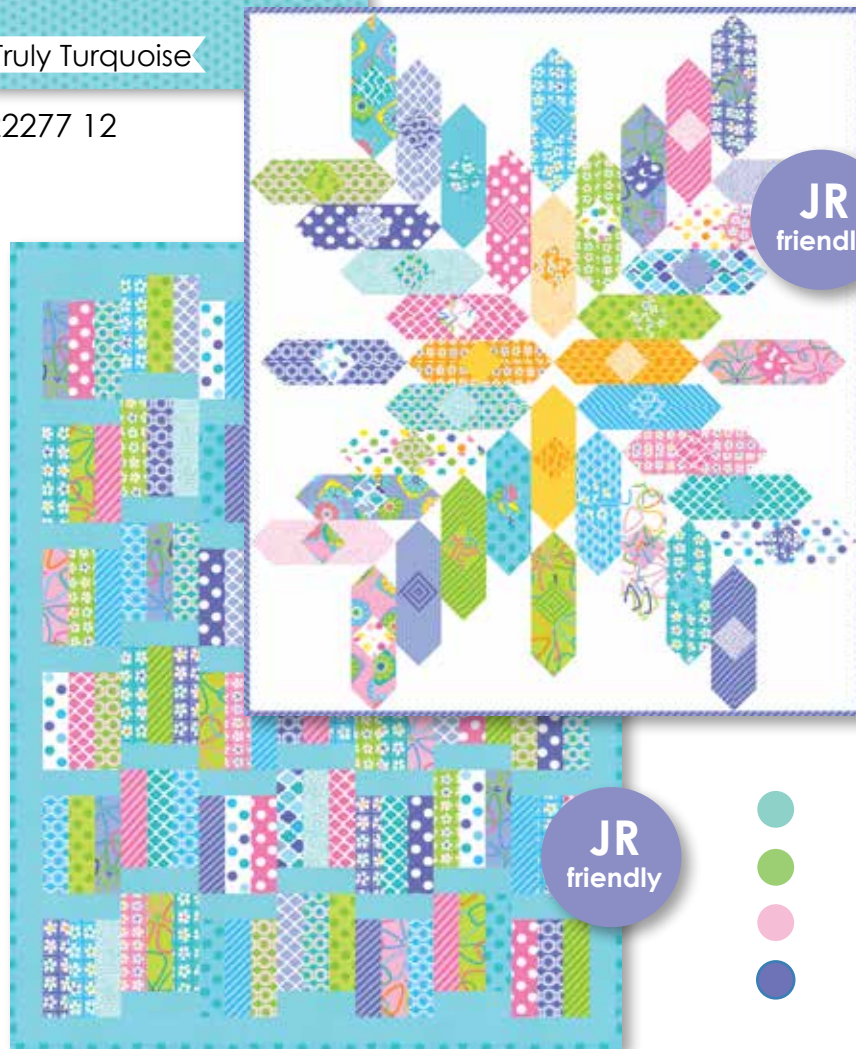

patterns by
Me & My Sister
Designs

Cloud Multi

22274 19*

Truly Turquoise

22278 12*

Truly Turquoise

22277 12

MMS 150506 / MMS 150506G
Wild Jelly Rolls 3
Size: 54.5" x 62.5"

Truly Turquoise

22275 12

Truly Turquoise

22274 12

Truly Turquoise

22276 12*

Truly Turquoise

22271 12*

JR
friendly

JR
friendly

MMS 150506 / MMS 150506G
Wild Jelly Rolls 4 Size: 46.5" x 61.5"

Grow Green

22273 17*

Grow Green

22274 17

Grow Green