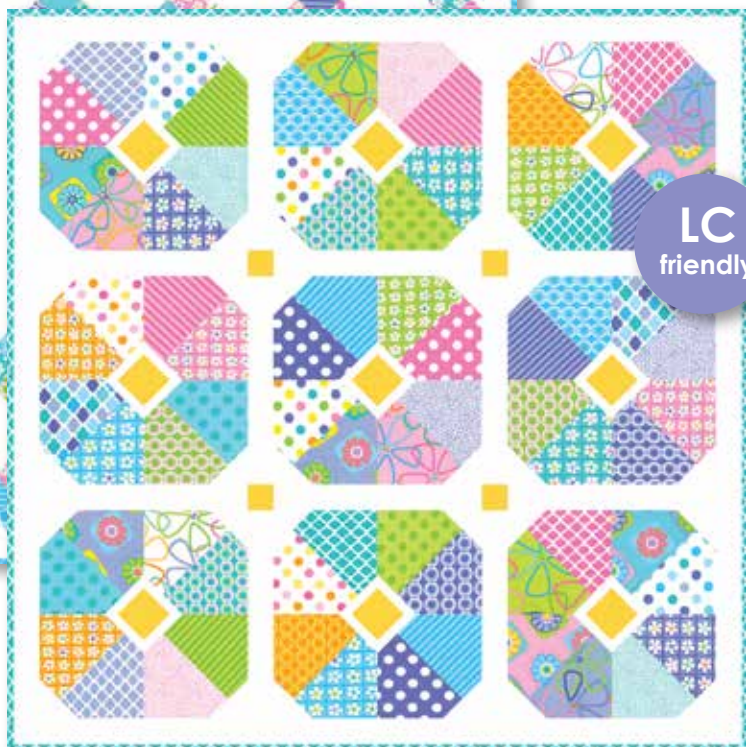

Visit

meandmysisterdesigns.com

to get to know
your favorite
designer!

Grow

Me & My Sister Designs

Come GROW a garden of fun with us! Bright, whimsical flowers are mixed with cheerful geometrics to create prints that are lively and full of color. Then we planted our favorite polka dots, stripes and little prints to bring you a garden that's always in bloom!

**MMS 150507 /
MMS 150507G**
Slice of Cake 3
Size: 63" x 77.25"

MMS 150507 / MMS 150507G
Slice of Cake 4
Size: 56.5" x 56.5"

Come grow a garden with me! ● ● ● ●

Truly Turquoise

22272 12*

Cloud White

22270 19*