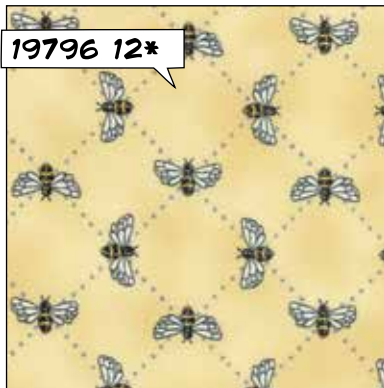

PEBBLE GREY

4" SQUARES SHOWN HERE REPEAT CREATING 24" X 44" PANEL (32 - 4" SQUARES).

WHITE HONEY

WHITE BLACK

LAUREL WHITE

HONEY YELLOW

19798 13*

19796 13

19794 11*

19797 11*

19798 11*

19790 11*

19793 11*

4" SQUARES SHOWN HERE REPEAT CREATING 24" X 44" PANEL (32 - 4" SQUARES).

HONEY COMB

19795 11*