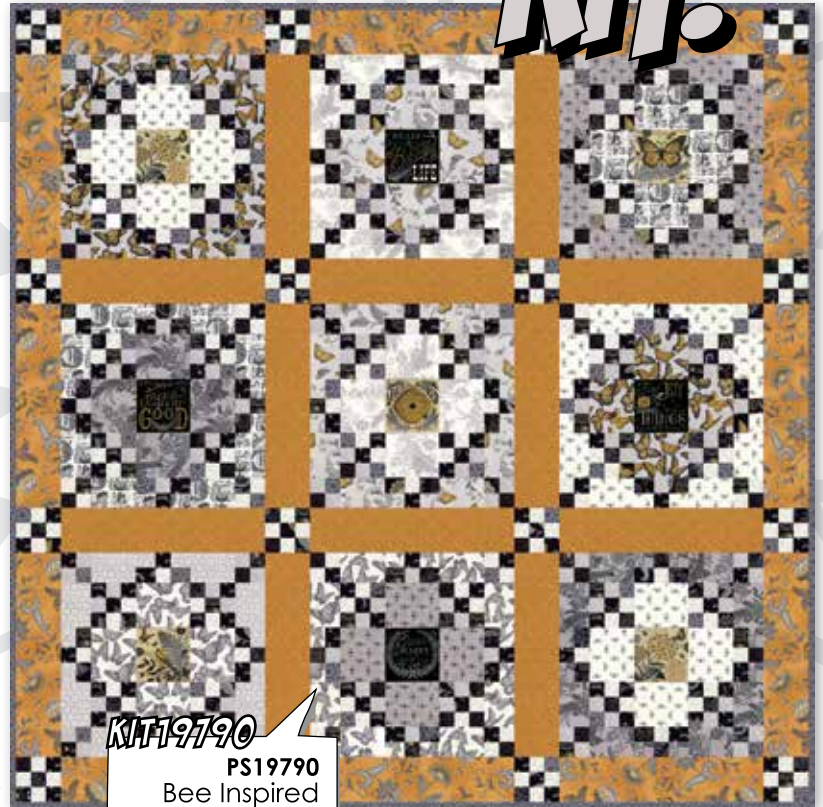

SWASH! SWISH! SWISH!

BAM!!

4" SQUARES SHOWN HERE REPEAT CREATING 24" X 44" PANEL (32 - 4" SQUARES).

EBONY

BEE INSPIRED BY DEB STRAIN

Kit!

DOVE GREY

Kit 19790
PS19790
Bee Inspired
Size: 67" x 67"

PEBBLE GREY

4" SQUARES SHOWN HERE REPEAT CREATING 24" X 44" PANEL (32 - 4" SQUARES).

WHITE HONEY

WHITE BLACK

LAUREL WHITE

HONEY YELLOW

19798 13*

19796 13

19794 11*

19797 11*

19798 11*

19790 11*

19793 11*

4" SQUARES SHOWN HERE REPEAT CREATING 24" X 44" PANEL (32 - 4" SQUARES).

HONEY COMB

19795 11*