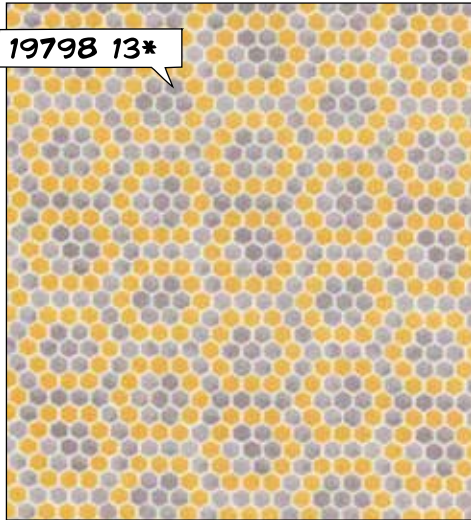

SWASH! SWISH! SWISH!

BAM!!

4" SQUARES SHOWN HERE REPEAT CREATING 24" X 44" PANEL (32 - 4" SQUARES).

EBONY

BEE INSPIRED BY DEB STRAIN

Kit!

DOVE GREY

Kit 19790
PS19790
Bee Inspired
Size: 67" x 67"

PEBBLE GREY

4" SQUARES SHOWN HERE REPEAT CREATING 24" X 44" PANEL (32 - 4" SQUARES).

WHITE HONEY

WHITE BLACK

LAUREL WHITE

HONEY YELLOW

19798 13*

19796 13

19794 11*

19797 11*

19798 11*

19790 11*

19793 11*

4" SQUARES SHOWN HERE REPEAT CREATING 24" X 44" PANEL (32 - 4" SQUARES).

HONEY COMB

19795 11*