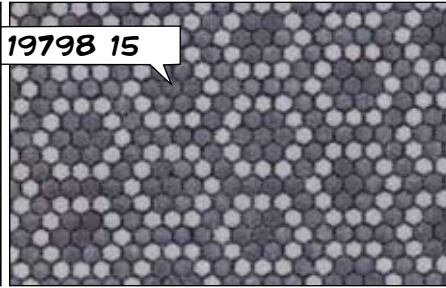

Bee Inspired

Find JOY in the Simple Things.

Deb Strain

THERE IS SO MUCH INSPIRATION IN NATURE! FROM THE INTRICATE PATTERNS ON BUTTERFLY WINGS TO THE GEOMETRIC STRUCTURE OF A HONEYCOMB, NATURE TRULY PROVIDES AN ENDLESS SUPPLY OF IDEAS. THIS GROUP HAS COMBINED MY LOVE OF NATURE WITH PEN AND INK DRAWINGS, AND HAND-LETTERED QUOTES. IT COORDINATES WITH MY PAST GROUP, BEE CREATIVE, IN THEME AND COLOR. AS WITH THAT SPECIAL GROUP OF FABRICS, I HAVE PAIRED VINTAGE AND MODERN COLORS TO PROVIDE A RICH, PRETTY LOOK TO THE THEME OF NATURE AND BEES.

SWASH! SWISH! SWISH!

BAM!!

4" SQUARES SHOWN HERE REPEAT CREATING 24" X 44" PANEL (32 - 4" SQUARES).

EBONY

BEE INSPIRED BY DEB STRAIN

Kit!

DOVE GREY

Kit 19790
PS19790
Bee Inspired
Size: 67" x 67"