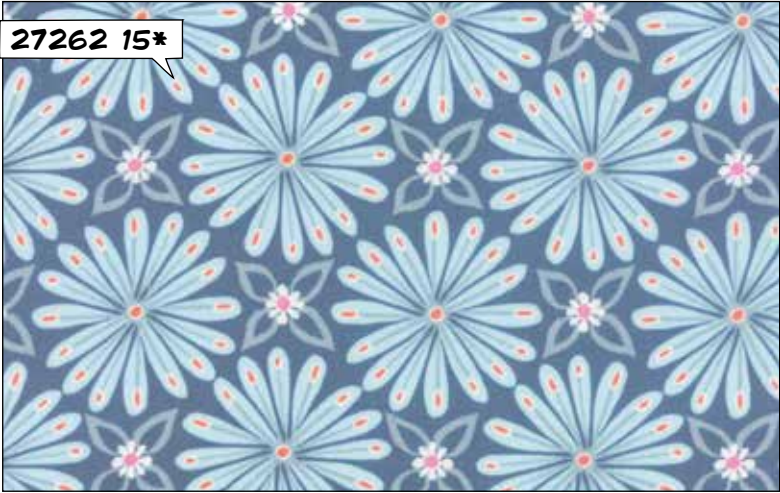

EARLY BIRD BY KATE SPAIN

March 2017
Delivery

moda

BLUES AND DENIMS