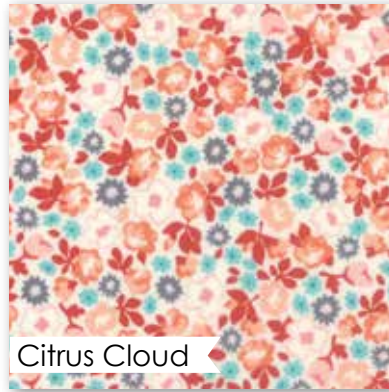

Sailor Man

24045 26

Sailor Man

24043 17

Sailor Man Cloud

24041 13 *

SEPTEMBER 2016
www.modafabrics.com

Sweet prints for the perfect summer dress!

Cloud

24046 11 *

Peach Cloud

24040 25 *

Citrus Cloud

24041 15

Citrus

24044 14 *