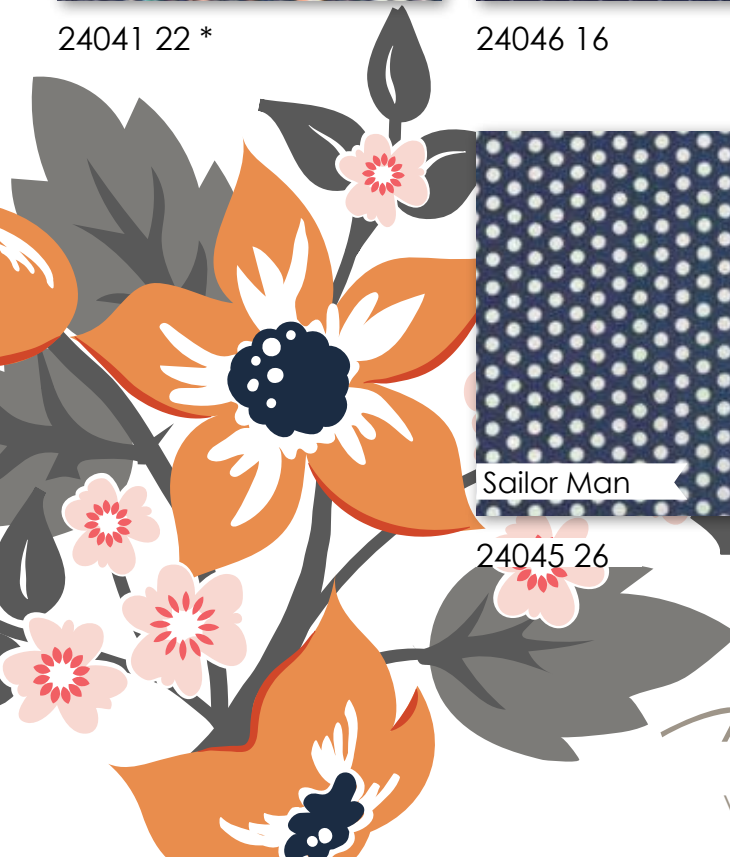

Sailor Man

24045 26

Sailor Man

24043 17

Sailor Man Cloud

24041 13 *

SEPTEMBER 2016
www.modafabrics.com

Sweet prints for the perfect summer dress!

Cloud

24046 11 *

Peach Cloud

24040 25 *

Citrus Cloud

24041 15

Citrus

24044 14 *

• 100% Premium Cotton • 32 Prints
JR's, LC's, MC's and PP's include two each of 24045 and 24042 12, 18, & 19.

Delivery: February, 2017