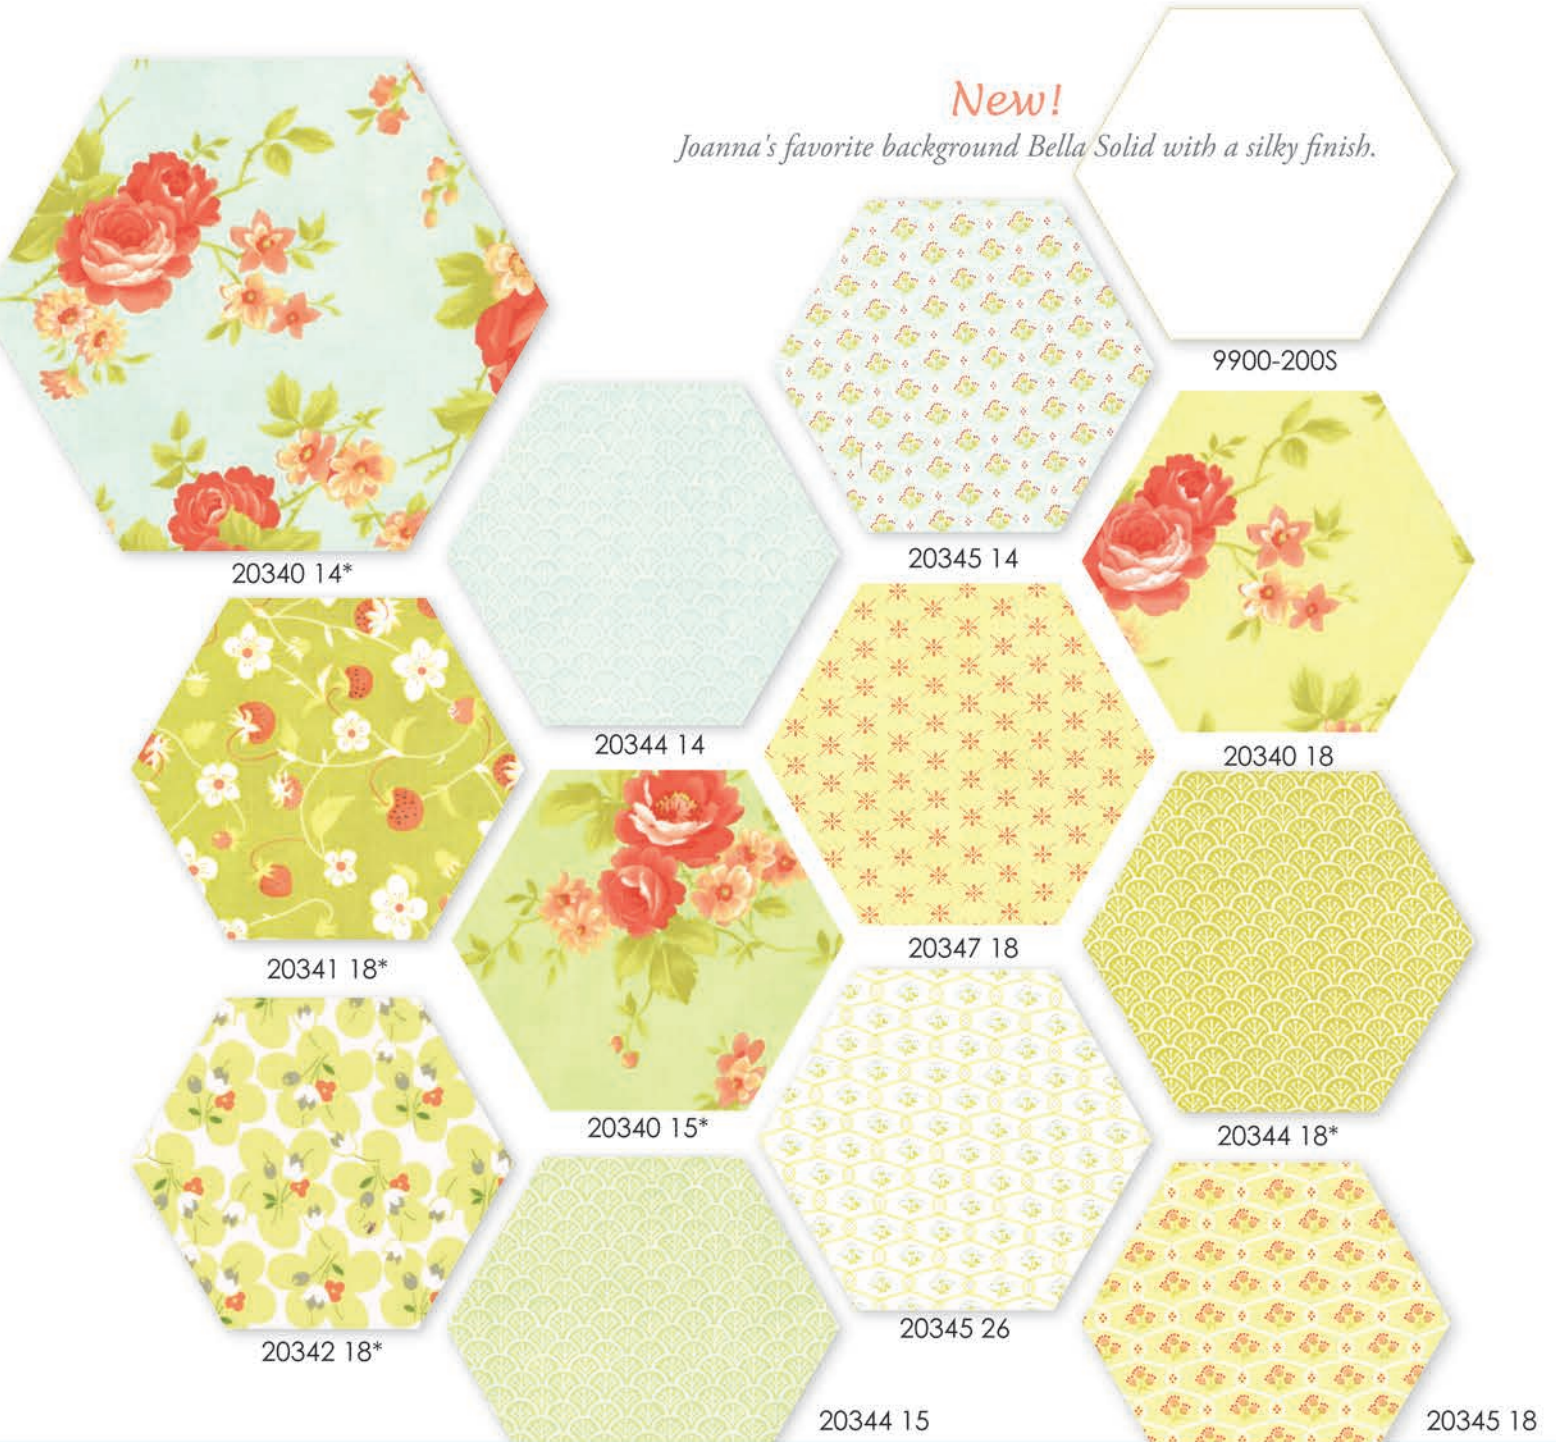

So close your eyes and dream a little of what this Spring might bring to you and your shop!

20340 11

20342 25*

20341 13

20342 26

20340 13*

20345 13

20346 16*

•100% Premium Cotton

Bella Solid 9900-200S is included in Assortments & Precuts.

cantaloupe

9900 296

sand

9900 201

green tea

9900 187

ruby ice

9900 169

soft yellow

9900 148

coral

9900 147

breeze

9900 132

light lime

9900 100

taupe

9900 310

Bella Solids

FT 1451/FT 1451G
Milk and Blossoms
Size options 54" x 64" and 45" x 64"

FT 1453 /FT 1453G
Fig 1 2 3 Hankies
Size options 40" x 40" and 54" x 62"

FT 1450/FT 1450G
Trellis
Size options 74" x 74" and 15" x 85"