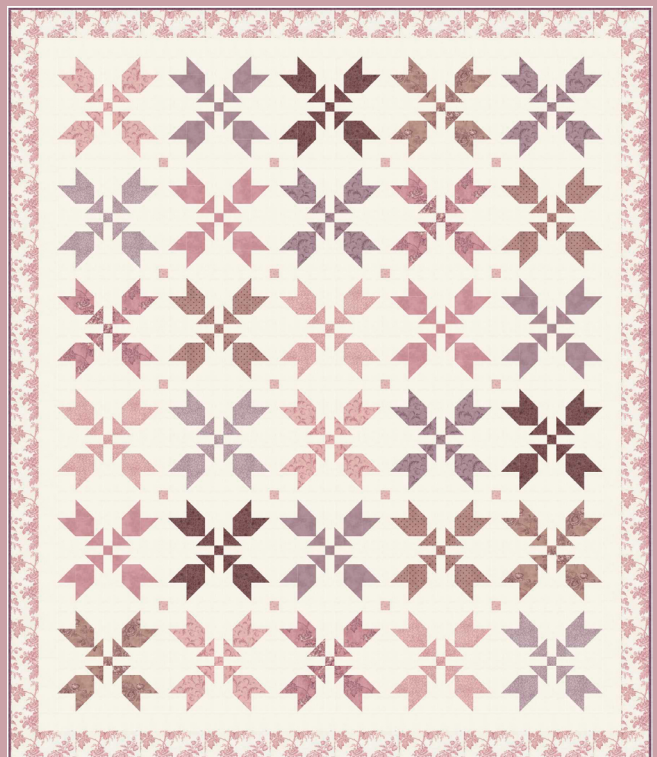

3 Sisters

Favorites *Vintage Linens Lavender Fields*

The Lavender Fields collection is a nod to the lavender fields of Provence. Featuring shades of purple from soft lilac and orchid to deep plum and aubergine, this color way is rich, romantic, and timeless.

MM 013 Cozy Cabin 60" x 60" AB Friendly

WS 35 Skylark 69" x 81"

44360 21

44362 23

44364 23

44363 24

44019 40

44365 24