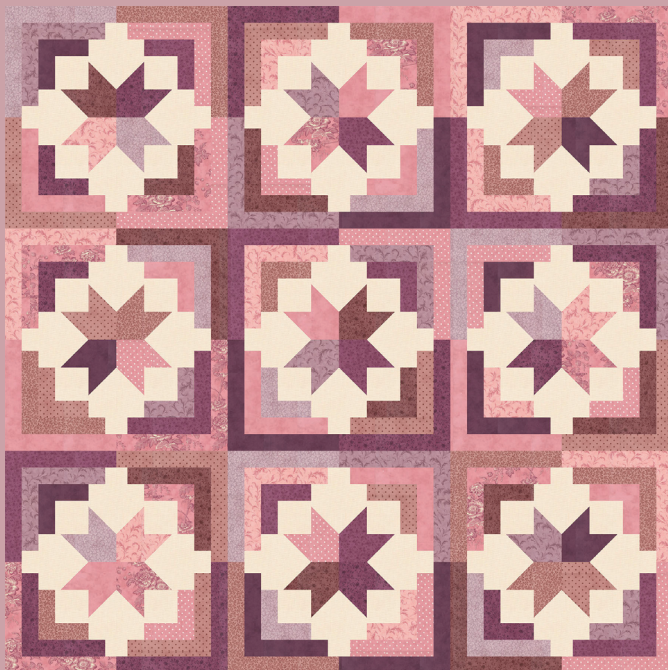

3 Sisters

Favorites *Vintage Linens Lavender Fields*

The Lavender Fields collection is a nod to the lavender fields of Provence. Featuring shades of purple from soft lilac and orchid to deep plum and aubergine, this color way is rich, romantic, and timeless.

MM 013 Cozy Cabin 60" x 60" AB Friendly

WS 35 Skylark 69" x 81"

44360 21

44362 23

44364 23

44363 24

44019 40

44365 24

•21 Prints •100% Premium Cotton

AB includes all 21 skus. JR includes 21 skus with two each of 44360-44365 & 44019-42.

LCs, MCs & PPs include two each of all 21 skus.