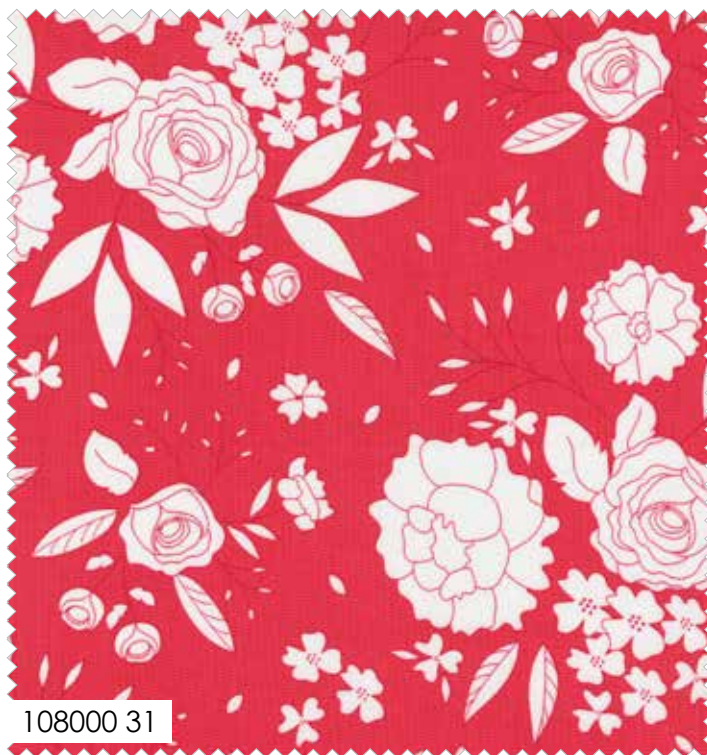

100% Cotton • Panel size is approx. 36" x 60"
Each block image is 7.5" designed as a 8" finished

29130 - 11*

29130 - 32

108" Quilt Backs

100% Cotton

29130

Asst.
15

Asst.
10