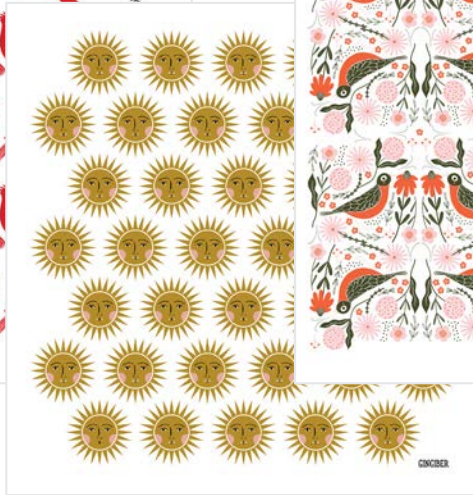

I look forward to seeing how Birdsong inspires you to take flight!
- Stacie

SEPTEMBER DELIVERY

BELLA SOLID COORDINATES

BIRDSONG BY GINGERBER

SONG BIRD PANEL

48350 11 Song Bird Panel 36" x 44". Block size is approx. 18" x 21".

moda FABRICS + SUPPLIES®

SEPTEMBER DELIVERY

HOME & GIFTS

GB F511 Mul 2
Robin Tea Towel

Birdsong by Gingiber
SEPTEMBER DELIVERY

GB F506 Mul 2
Carinal Tea Towel

GB F506 Mul 2
Sun Tea Towel

GB F497 Mul 2
Blue Bird Tea Towel

BY GINGERBEE

SEPTEMBER
DELIVERY

48356 14

48358 14

48351 14*

48352 31

48356 13

Print reference only