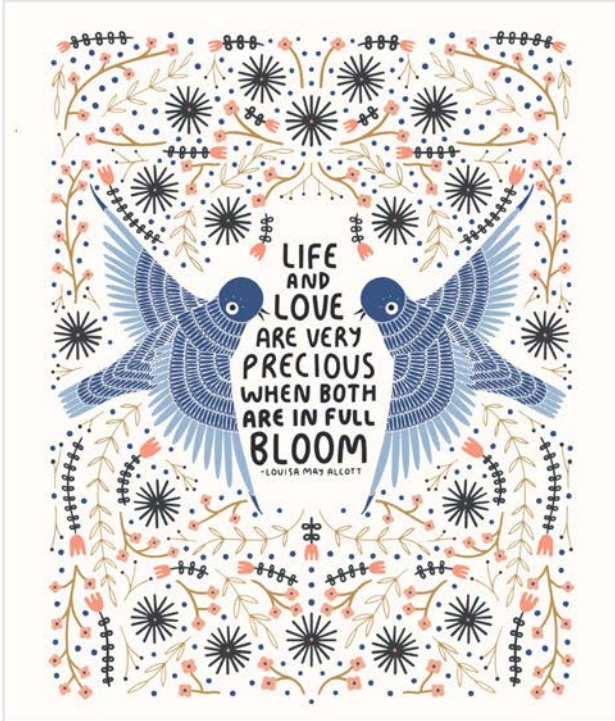

I look forward to seeing how Birdsong inspires you to take flight!
- Stacie

SEPTEMBER DELIVERY

BELLA SOLID COORDINATES

BIRDSONG BY GINGERBER

SONG BIRD PANEL

48350 11 Song Bird Panel 36" x 44". Block size is approx. 18" x 21".