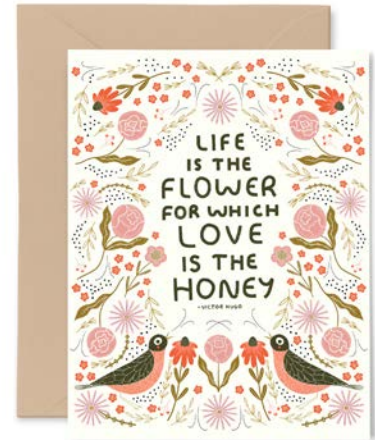

I look forward to seeing how Birdsong inspires you to take flight!
- Stacie

SEPTEMBER DELIVERY

BELLA SOLID COORDINATES

BIRDSONG BY GINGERBER

SONG BIRD PANEL

48350 11 Song Bird Panel 36" x 44". Block size is approx. 18" x 21".

moda FABRICS + SUPPLIES®

SEPTEMBER DELIVERY

HOME & GIFTS

GB F511 Mul 2
Robin Tea Towel

Birdsong by Gingiber
SEPTEMBER DELIVERY

GB F506 Mul 2
Carinal Tea Towel

GB F506 Mul 2
Sun Tea Towel

GB F497 Mul 2
Blue Bird Tea Towel

GB ST2043
Min 6
Sun Sticker

GB ST2044
Min 6
Cardinal Sticker

GB C1225 Mul 6
Life and Love Card

GB C1232 Mul 6
Robin Love Card

GB H522 23 Min 2
2023 Desk Calendar

GB NP2112 Min 3
Weekly Planner Notepad

BIRDSONG

BY GINGERBEE

SEPTEMBER
DELIVERY

48356 14

48358 14

48351 14*

48352 31

48356 13

Print reference only