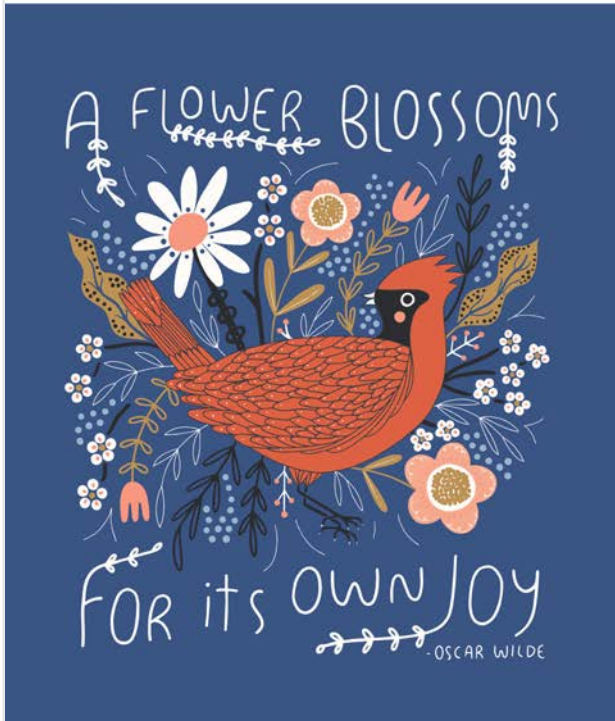

I look forward to seeing how Birdsong inspires you to take flight!
- Stacie

SEPTEMBER DELIVERY

BELLA SOLID COORDINATES

BIRDSONG BY GINGERBER

SONG BIRD PANEL

48350 11 Song Bird Panel 36" x 44". Block size is approx. 18" x 21".