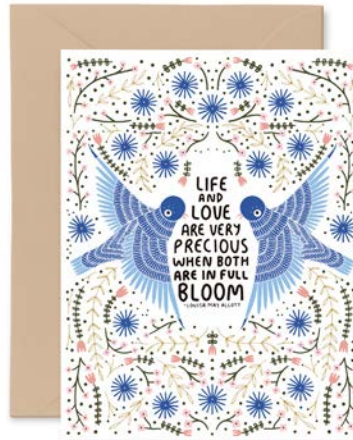

I look forward to seeing how Birdsong inspires you to take flight!
- Stacie

SEPTEMBER DELIVERY

BELLA SOLID COORDINATES

BIRDSONG BY GINGERBER

SONG BIRD PANEL

48350 11 Song Bird Panel 36" x 44". Block size is approx. 18" x 21".

moda FABRICS + SUPPLIES®

SEPTEMBER DELIVERY

HOME & GIFTS

GB F511 Mul 2
Robin Tea Towel

Birdsong by Gingiber
SEPTEMBER DELIVERY

GB F506 Mul 2
Carinal Tea Towel

GB F506 Mul 2
Sun Tea Towel

GB F497 Mul 2
Blue Bird Tea Towel

GB ST2043
Min 6
Sun Sticker

GB ST2044
Min 6
Cardinal Sticker

GB C1225 Mul 6
Life and Love Card

GB C1232 Mul 6
Robin Love Card

GB H522 23 Min 2
2023 Desk Calendar

GB NP2112 Min 3
Weekly Planner Notepad

BIRDSONG