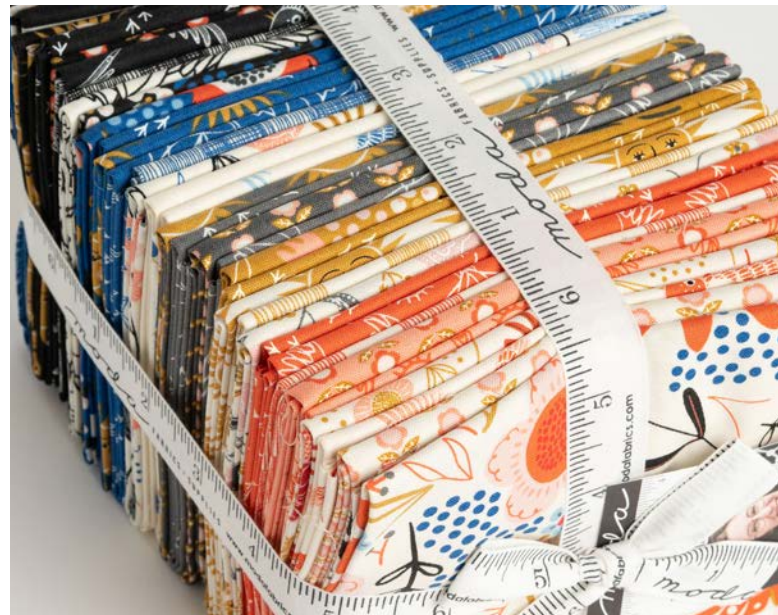

BIRDSONG
BY GINGERBREAD

GB 067 Be As A Feather
76" x 76" AB Friendly

GB 068 Forest Floor
60" x 72" F8 Friendly

Life and love are very precious when both are in full bloom.

- Louisa May Alcott, Little Women

I look forward to seeing how Birdsong inspires you to take flight!
- Stacie

SEPTEMBER DELIVERY

BELLA SOLID COORDINATES

BIRDSONG BY GINGERBER

SONG BIRD PANEL

48350 11 Song Bird Panel 36" x 44". Block size is approx. 18" x 21".