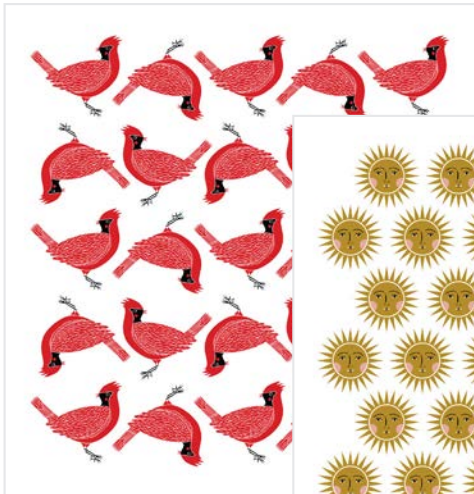

HOME & GIFTS

GB F511 Mul 2
Robin Tea Towel

Birdsong by Gingiber
SEPTEMBER DELIVERY

GB F506 Mul 2
Carinal Tea Towel