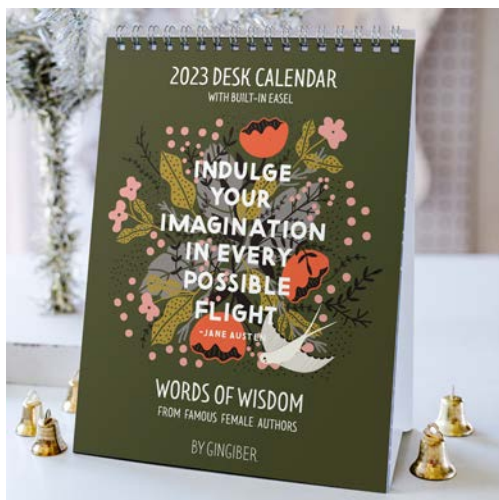

GB ST2043
Min 6
Sun Sticker

GB ST2044
Min 6
Cardinal Sticker

GB C1225 Mul 6
Life and Love Card

GB C1232 Mul 6
Robin Love Card

GB H522 23 Min 2
2023 Desk Calendar

GB NP2112 Min 3
Weekly Planner Notepad

BIRDSONG