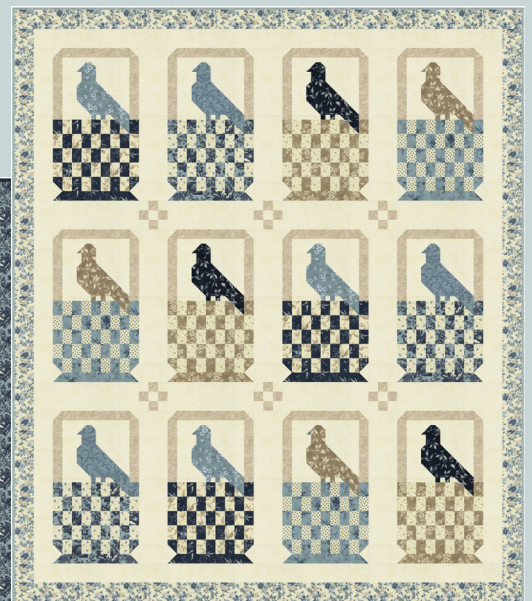

Cascade

3 Sisters

moda
FABRICS + SUPPLIES®

JULY DELIVERY

QF 2221 Serene 93" x 93"

WS 58 Early Bird 53" x 62"

DLL 190 Simple Sampler 62" x 76"

Cascade Sisters

Cascade 3 Sisters

44322 13

44327 13*

44328 13

44323 13*

44320 13*

44326 13*

44325 13*