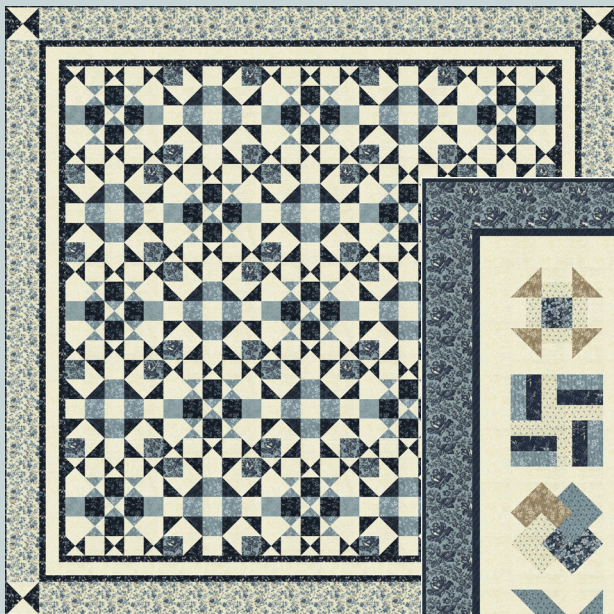

Cascade

3 Sisters

moda
FABRICS + SUPPLIES®

JULY DELIVERY

QF 2221 Serene 93" x 93"

WS 58 Early Bird 53" x 62"

DLL 190 Simple Sampler 62" x 76"

Cascade Sisters

Cascade 3 Sisters

44322 13

44327 13*

44328 13

44323 13*

44320 13*

44326 13*

44325 13*