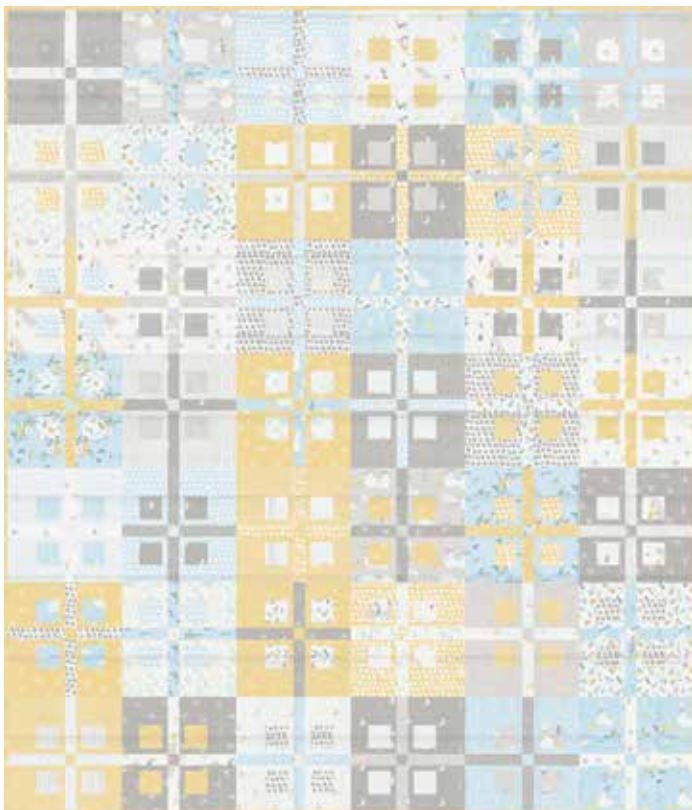

ES 420INS Intersected 60" x 80"