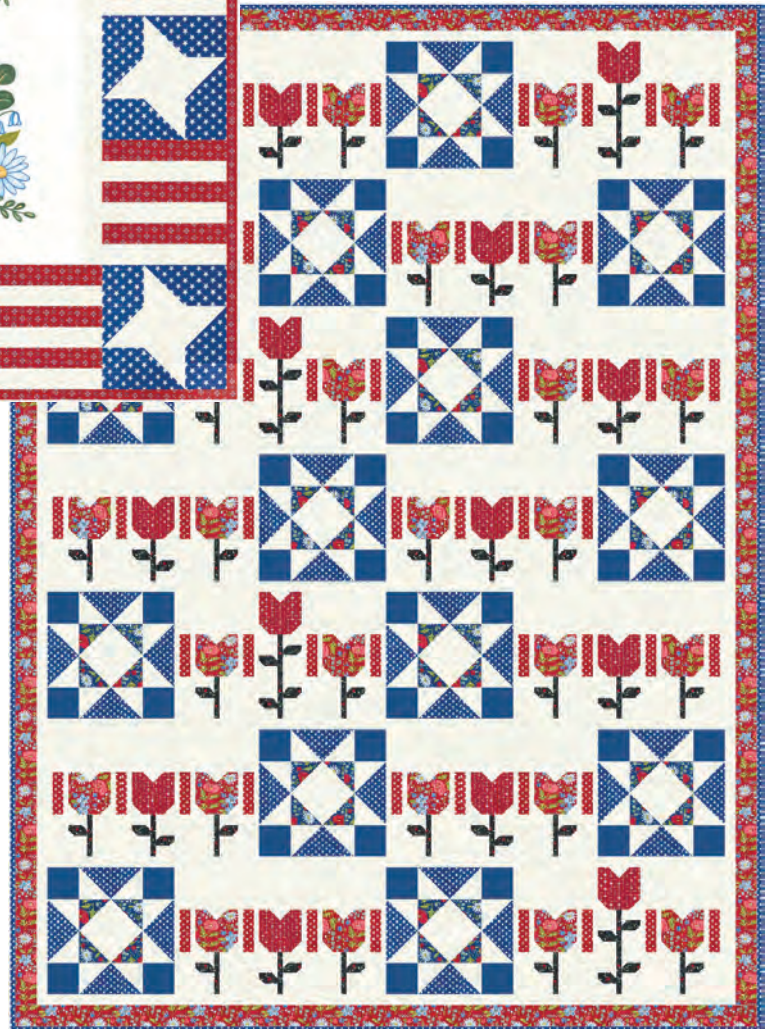

Red, White and Bloom

Deb Strain

Our country has many wonderful ways to celebrate it's heritage. Fireworks, cookouts, parades, anthems, and of course, flowers! Most of our celebrations occur in the summer, so flowers fit right in. "Red, White and Bloom!" embraces everything Americana...flags, stars, inspiring words and even red cardinals. Rich colors and traditional icons are featured for those looking for classic patriotic fabrics, with softer flowers and birds also included for a new approach. This collection would be perfect for your next patriotic project...just plant the seeds and watch it BLOOM!

JR

LC

MC

PP

JANUARY DELIVERY

•26 Prints •100% Premium Cotton

ABs include 24 skus plus one panel 56118-11 cut 24" x 44". JRs, LCs, MCs & PPs include 24 skus with two each of 56110 - 56116 & 56117-11 & 13.

CHD 2414 Happy 4th! 36" x 48"
by Coach House Designs