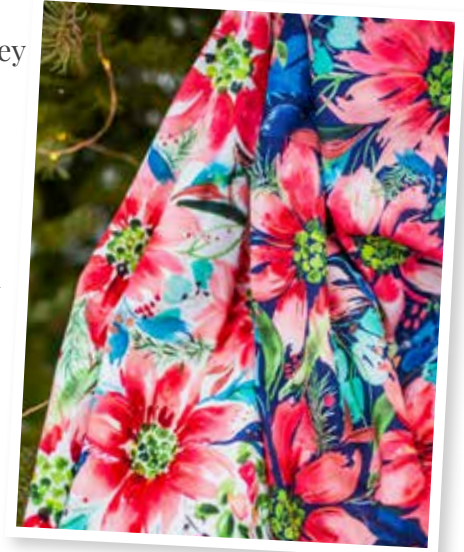

Starflower Christmas

CREATE *joy* PROJECT

Starflower Christmas will take you on a journey into my favorite bits of the holiday season! Poinsettias are the focal point of this fabric collection because I love what they represent. Known as the Christmas Star, poinsettias are December's birth flower, and they symbolize good cheer, success, merriment and celebration!

To compliment these striking blooms, there are cheerful berries and holiday greens, atmospheric icy skies, magical snowflake flurries and pines standing tall on the mountainside as a signal of strength against the storm. All of these designs are in a lovely modern color palette, perfect to add extra cheer this year!