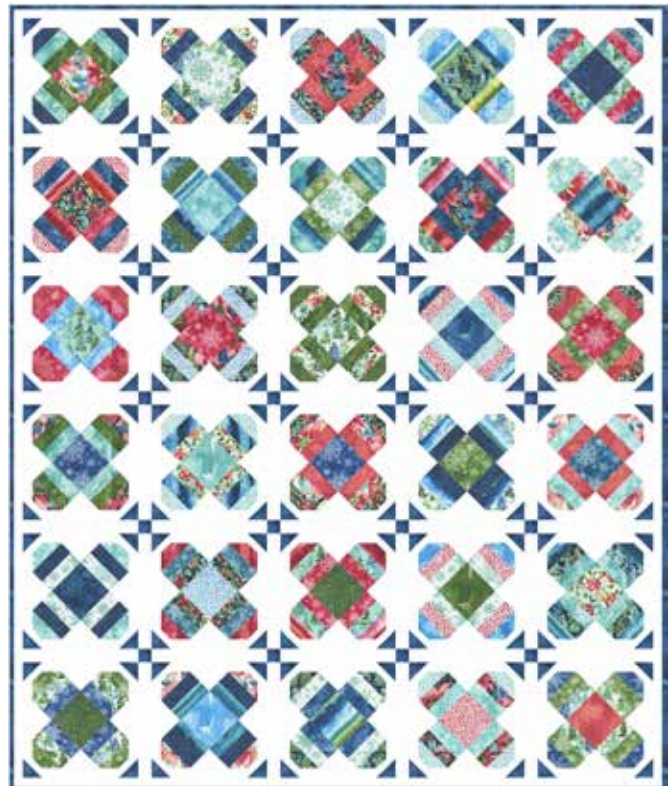

Starflower Christmas

CREATE *joy* PROJECT

Starflower Christmas will take you on a journey into my favorite bits of the holiday season! Poinsettias are the focal point of this fabric collection because I love what they represent. Known as the Christmas Star, poinsettias are December's birth flower, and they symbolize good cheer, success, merriment and celebration!

The star of the show is my Joy To The World panel which speaks the most important message I can share with you at Christmastime. I hope we can feel the Joy of the season, with the help of my fabric line Starflower Christmas, for Moda Fabrics.

[Click Here To Shop This Collection](#)

JULY DELIVERY

moda FABRICS + SUPPLIES®

CJP 2009 Flurries & Pines - Day Version
73" x 89"

CJP 2009 Flurries & Pines - Night Version
73" x 89"

CJP 2012 Sweater Weather 72" x 94"