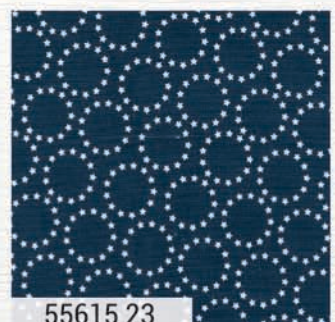

55610 34

55610 34

55615 24

55617 24

55612 14

55618 14

55614 12

55613 22

55618 12

55616 12

55612 12

55614 13

55610 23

55617 23

55615 23

55612 13

55613 23

55610 Asst. 15 Asst. 10 AB F8 JR LC MC PP KIT FEBRUARY DELIVERY

•29 Prints •100% Premium Cotton

JRs, LCs, MCs & PPs include 29 skus plus two each of 55610-23, 31, 55612-11, 12, 13, 55613-13, 22, 23, 55615-23, 24 & 31.