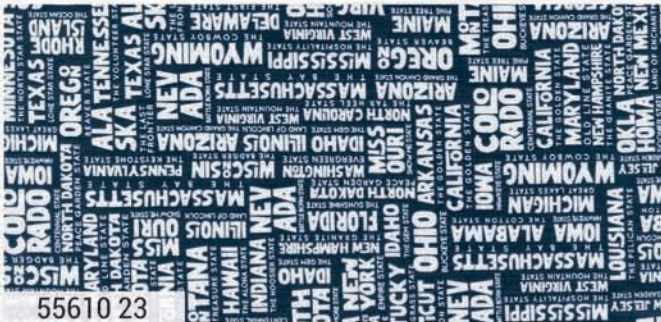

55610 34

55610 34

55615 24

55617 24

55612 14

55618 14

55614 12

55613 22

55618 12

55616 12

55612 12

55614 13

55610 23

55617 23

55615 23

55612 13

55613 23

55610 Asst. 15 Asst. 10 AB F8 JR LC MC PP KIT FEBRUARY DELIVERY

•29 Prints •100% Premium Cotton

JRs, LCs, MCs & PPs include 29 skus plus two each of 55610-23, 31, 55612-11, 12, 13, 55613-13, 22, 23, 55615-23, 24 & 31.