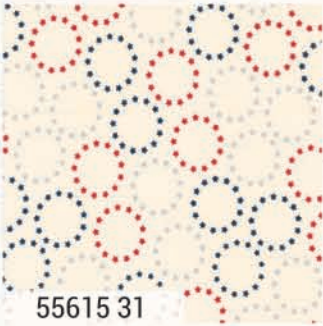

STATESIDE

Sweetwater

**KIT
55610**

SW P302 Stars & Stripes 60" x 60" F8 Friendly

There's nothing quite like the Fourth of July. Stateside was designed to represent everything we love about our favorite holiday. From the traditional American colors to the stars and stripes, this collection proudly celebrates the land of the free. While many of the prints are patriotic in style, this collection also includes designs that can be used for any occasion.

FEBRUARY DELIVERY

moda
FABRICS + SUPPLIES®

STATESIDE *Sweetwater*

55610 31

55613 13

55617 31

55615 31

55616 11

55612 11

55618 11

55610 33

55613 11

55615 11

55616 15

55615 25

55614 14

55610 34

55610 34

55615 24

55617 24

55612 14

55618 14

55614 12

55613 22