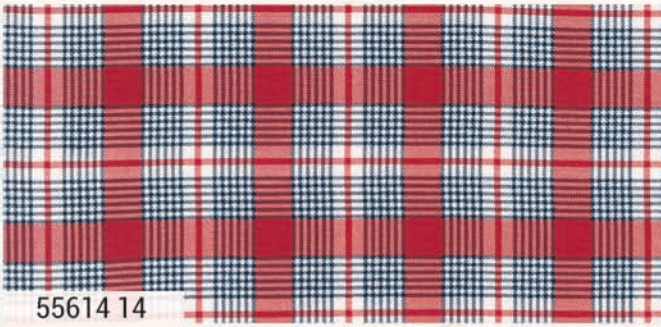

FEBRUARY DELIVERY

moda
FABRICS + SUPPLIES®

STATESIDE *Sweetwater*

55610 31

55613 13

55617 31

55615 31

55616 11

55612 11

55618 11

55610 33

55613 11

55615 11

55616 15

55615 25

55614 14

55610 34

55610 34

55615 24

55617 24

55612 14

55618 14

55614 12

55613 22