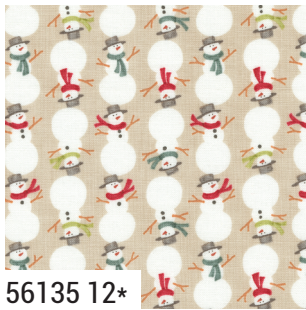

Winter Friends Deb Strain

56134 11*

moda JUNE DELIVERY